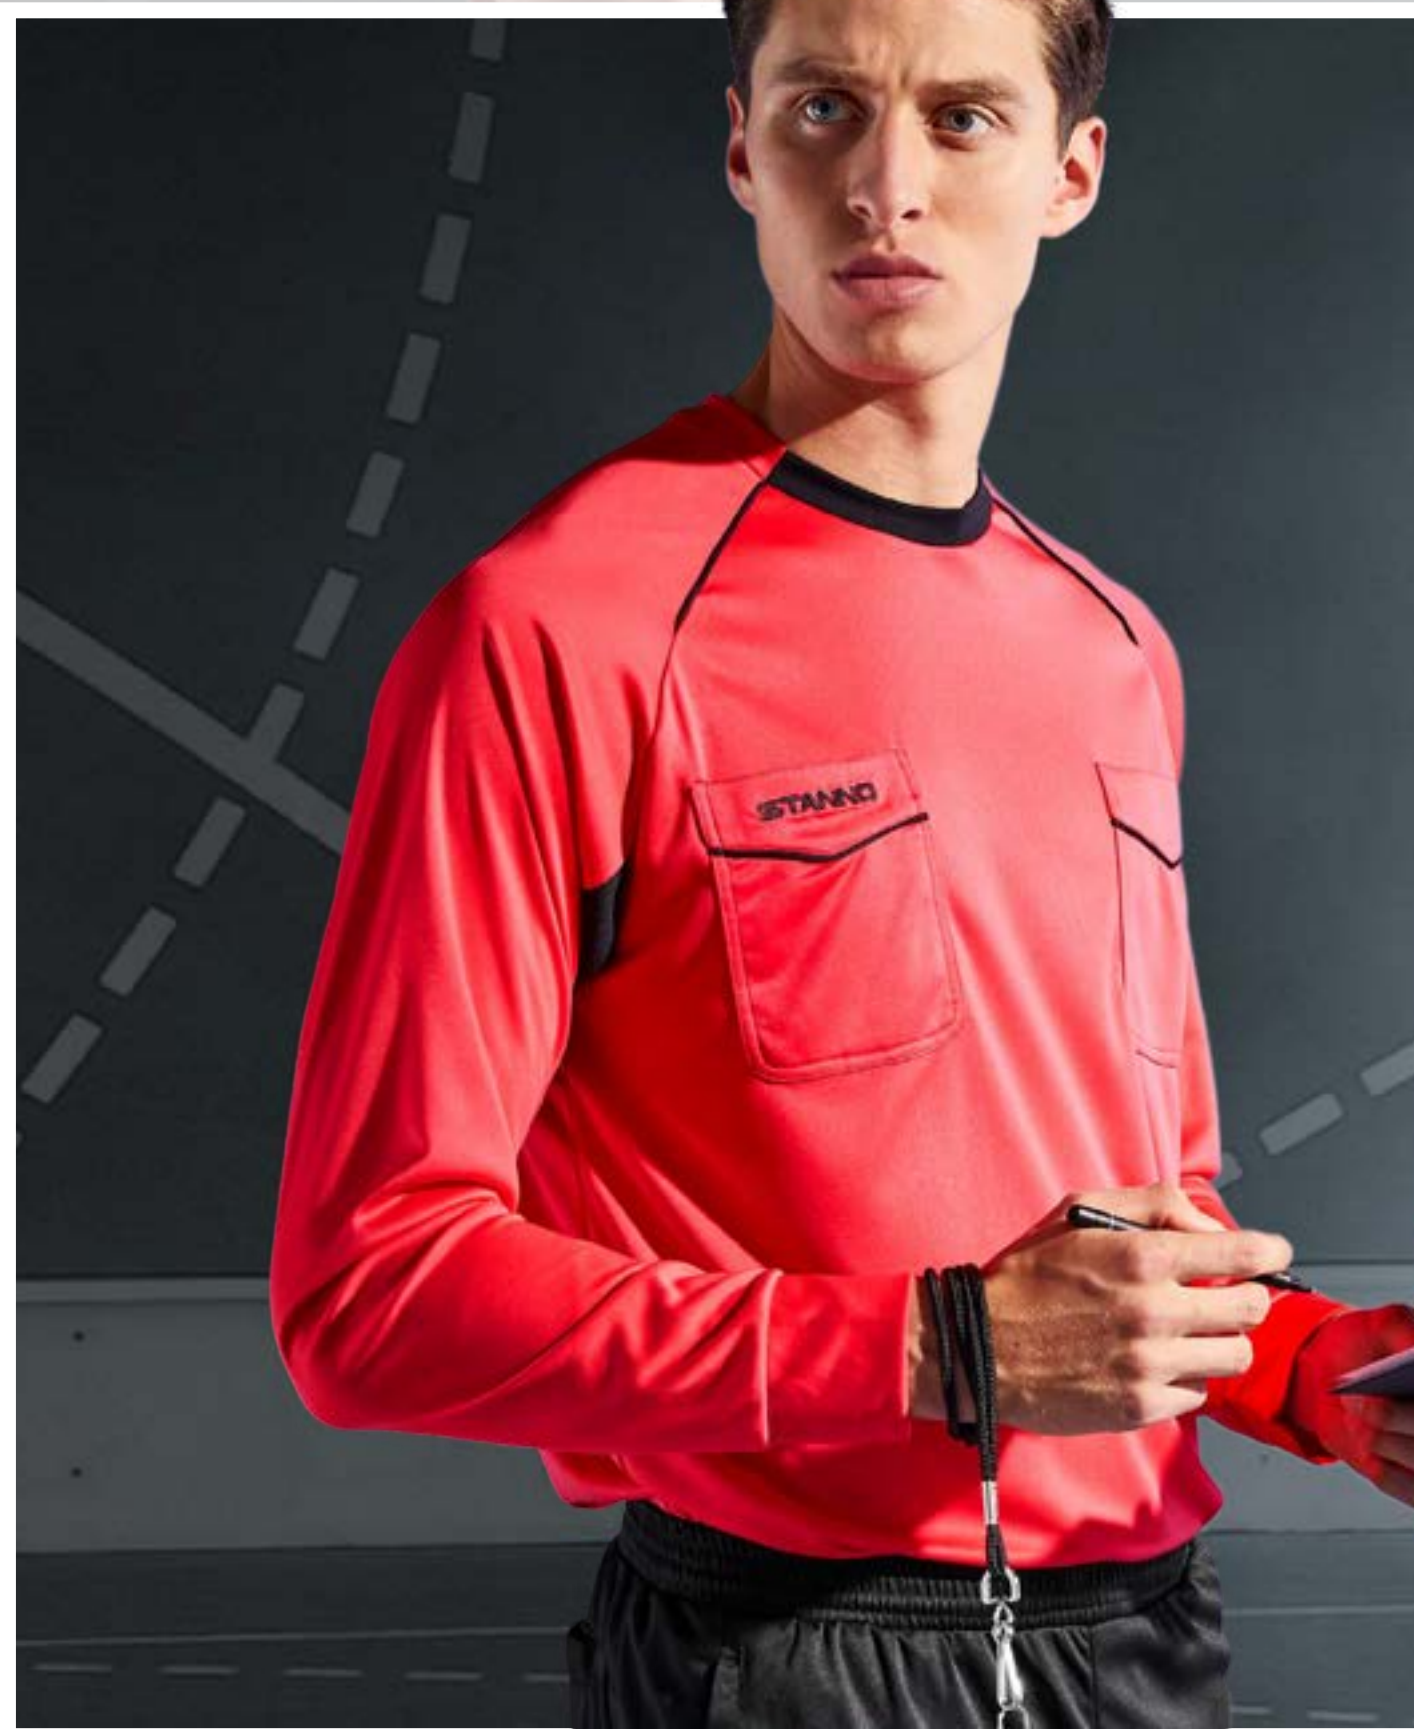

black - anthracite
440116 - 8900

HIGH IMPACT GOALKEEPER SOCK

70% POLYAMIDE, 20% POLYPROPYLENE, 10% ELASTANE

JR: 30/35

£ **11,99**

SR: 41/44 - 45/48

£ **13,99**

- 70% polyamide, 20% polypropylene, 10% elastane
- especially designed for goalkeepers
- mesh knitted backside and anatomic foot for a perfectly comfortable fit
- three layers of quilted reinforcement for the best possible protection against injuries
- ultra comfort-sole