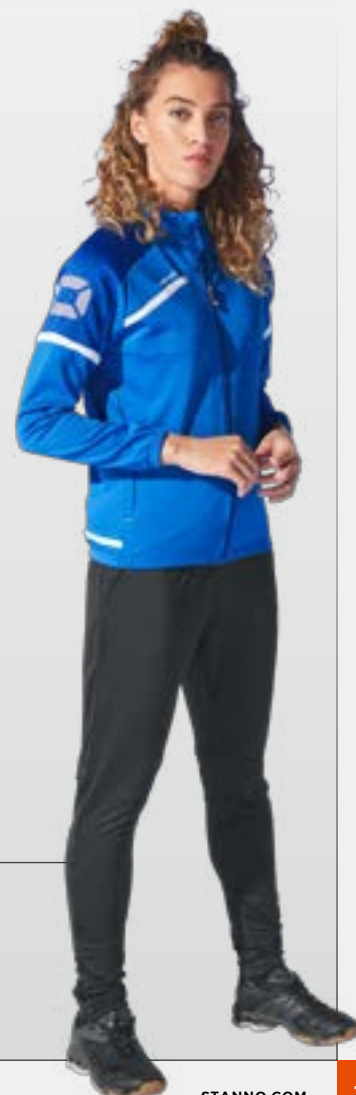

MIX & MATCH

Pants + Shorts from £ **15,99** > Page 126 - 131

Centro
Fitted Training Pants
from £ **21,25**
Page 129