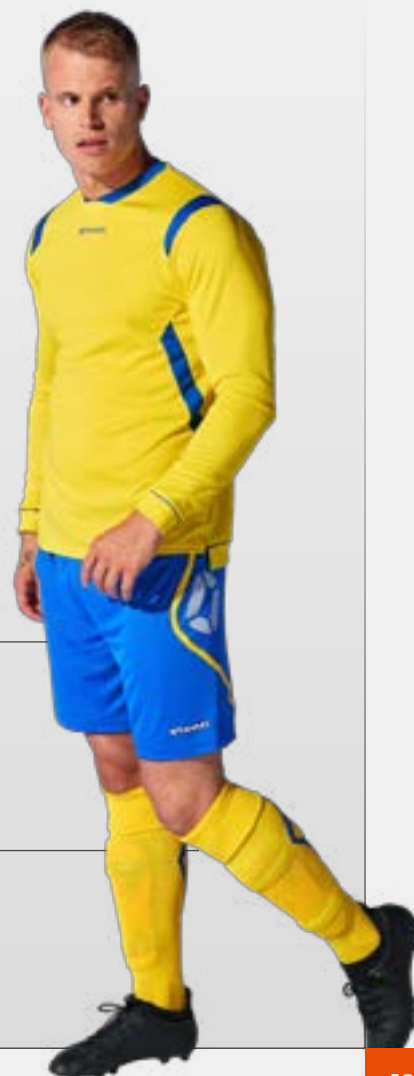

At least available until **2021**