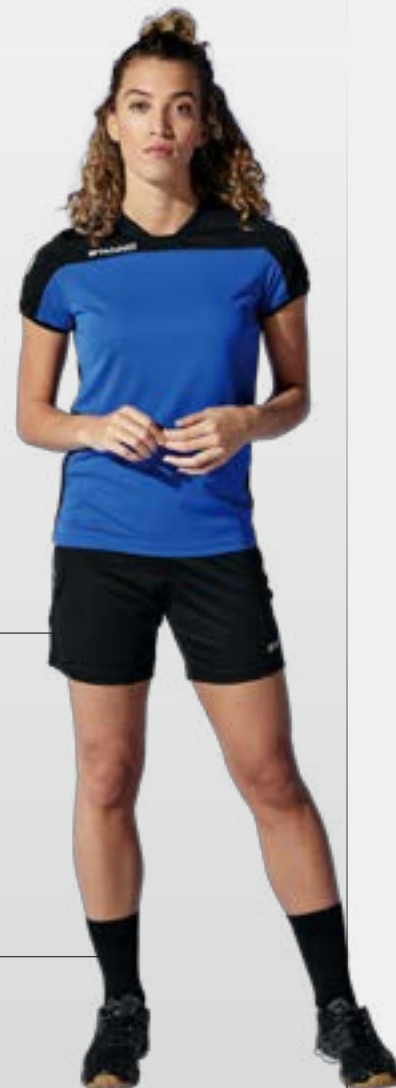

Pisa
Shorts Ladies
£ 9,99
Page 39

Elite
Sock
from £ 4,50
Page 51

At least available until **2024**