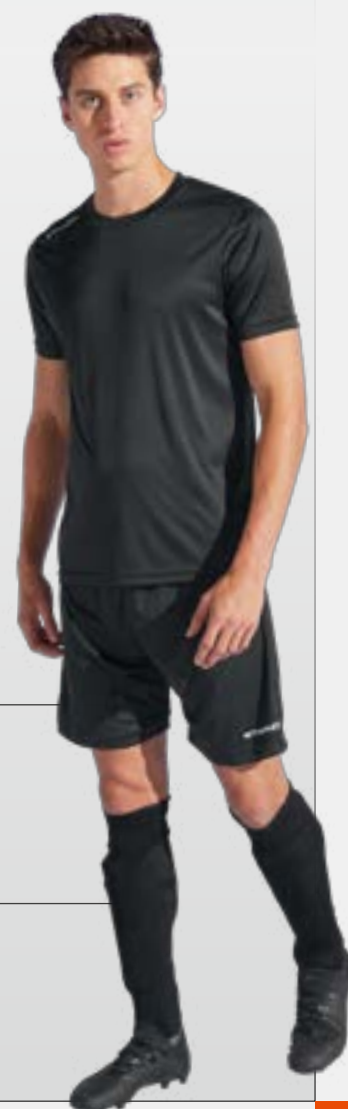

Field
Shorts
from £ **5,99**
Page 38

Uni II
Sock
from £ **6,25**
Page 45