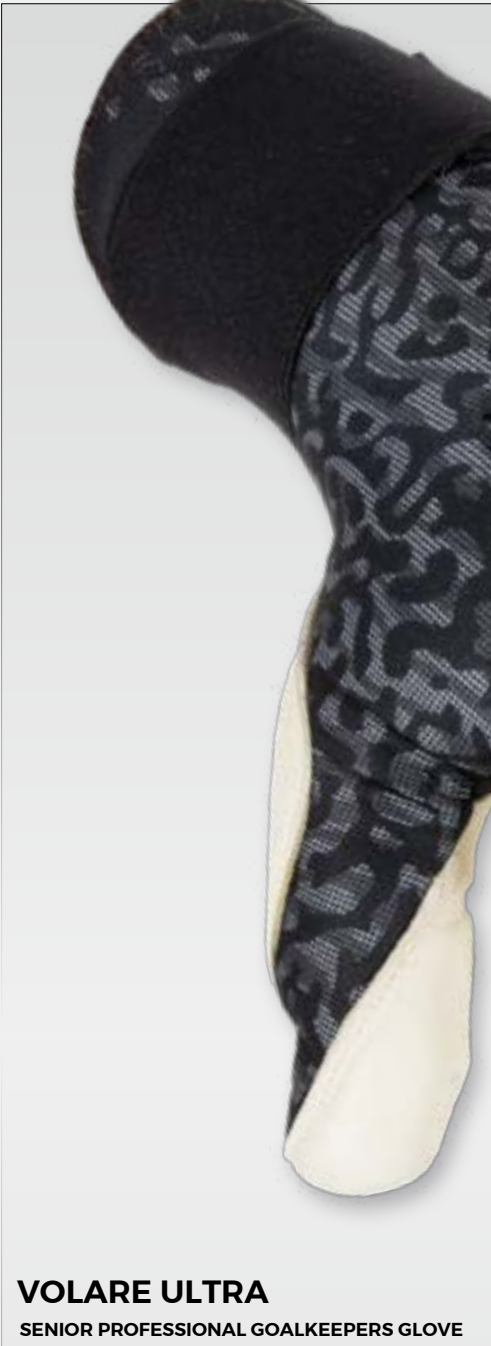

VOLARE ULTRA
ONE PIECE FIT

£ **79,99**
PAGE 168

VOLARE ULTRA JR
ONE PIECE FIT

£ **29,99**
PAGE 172

VOLARE ULTRA

SENIOR PROFESSIONAL GOALKEEPERS GLOVE

SIZES: 7 - 7.5 - 8 - 8.5 - 9 - 9.5 - 10 - 10.5 - 11 - 12