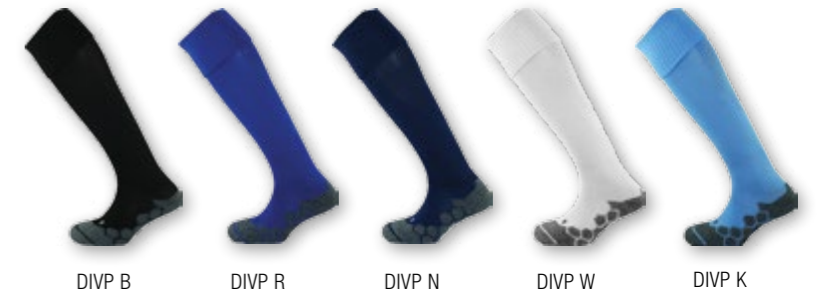

DIVISION TEC

Top performance sock with left and right fit and cushioned sole for maximum comfort and support

Super lightweight, hard-wearing, quick dry and colourfast

Mesh ventilation around the leg back and ankle keep feet cool and comfortable

CODE	COLOUR
DIVT BSW	BLACK / SCARLET / WHITE
DIVT BWB	BLACK / WHITE / BLACK
DIVT EBW	EMERALD / BLACK / WHITE
DIVT MKW	MAROON / SKY / WHITE
DIVT NSW	NAVY / SCARLET / WHITE
DIVT PWB	PURPLE / WHITE / BLACK
DIVT RSW	ROYAL / SCARLET / WHITE
DIVT RWR	ROYAL / WHITE / ROYAL
DIVT RYW	ROYAL / YELLOW / WHITE
DIVT SBW	SCARLET / BLACK / WHITE
DIVT KNW	SKY / NAVY / WHITE
DIVT TBW	TANGERINE / BLACK / WHITE
DIVT TRW	TANGERINE / ROYAL / WHITE
DIVT WRS	WHITE / ROYAL / SCARLET
DIVT YBW	YELLOW / BLACK / WHITE
DIVT YRW	YELLOW / ROYAL / WHITE
DIVT YEY	YELLOW / EMERALD / YELLOW
DIVT MWM	MAROON / WHITE / MAROON
DIVT SWS	SCARLET / WHITE / SCARLET
DIVT NWN	NAVY / WHITE / NAVY
DIVT YSY	YELLOW / SCARLET / YELLOW

YOUTH SIZE / SRP	
MINI	JNR
UK12-2 / EUR30-35	UK3-6 / EUR36-40
£5.75	£5.75
ADULT SIZE / SRP	
SNR	
UK7-12 / EUR41-47	
£6.50	

DIVISION PLAIN

Top performance sock with left and right fit and cushioned sole for maximum comfort and support

Super lightweight, hard-wearing, quick dry and colourfast

Mesh ventilation around the leg back and ankle keep feet cool and comfortable

CODE	COLOUR
DIVP B	BLACK
DIVP R	ROYAL
DIVP N	NAVY
DIVP W	WHITE
DIVP K	SKY
DIVP Y	YELLOW
DIVP S	SCARLET
DIVP M	MAROON
DIVP E	EMERALD

YOUTH SIZE / SRP	
MINI	JNR
UK12-2 / EUR30-35	UK3-6 / EUR36-40
£5.75	£5.75

ADULT SIZE / SRP	
SNR	
UK7-12 / EUR41-47	
£6.50	

MERCURY CONTRAST

Durable team sock with cushioned foot for excellent comfort and fit

Extra cushioning at heel and toe for increased durability

Areas of mesh ventilation across the foot keep the feet cool and comfortable