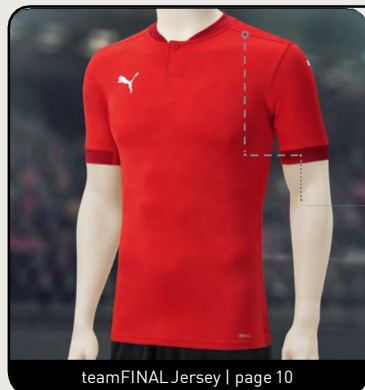

Fit Overview

SLIM FIT PRO

Look like a Pro

- Tight fit on shoulder, chest & arm
- Based on Slim Fit
- Designed for high-end performance

teamFINAL Jersey
teamFINAL Graphic Jersey
teamFINAL Training Jersey